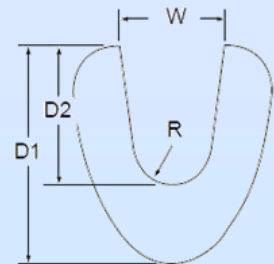

Cheek Retractor

No.	Description	Size (mm)			
		W	D1	D2	L
22731	A (2 ea.)	42	25	35	120
22732	B (2 ea.)	34	17	27	120
22733	C (2 ea.)	15	-	-	74.3
22734	D (2 ea.)	28	6	16	108

*In the case of occlusal photography, possibly used as lip retractor. With photographic mirror occlusal.

-Pigeon-

*Easily holding by patient.

No.	Description	Size (mm)			
		W	D1	D2	R
22739	Pigeon M	30	50	32	R10
22740	Pigeon S	24	50	32	R9
22741	Pigeon SS	24	43	28	R7

*Material / TPX

Made in Japan

Order Hotline : (852) 2561-0012