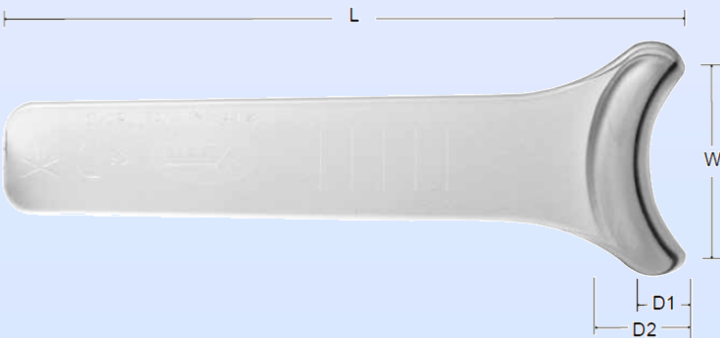

Cheek Retractor

No.	Description	Size (mm)			
		W	D1	D2	L
22731	A (2 ea.)	42	25	35	120
22732	B (2 ea.)	34	17	27	120
22733	C (2 ea.)	15	-	-	74.3
22734	D (2 ea.)	28	6	16	108

*In the case of occlusal photography, possibly used as lip retractor. With photographic mirror occlusal.

-Pigeon-

*Easily holding by patient.

No.	Description	Size (mm)			
		W	D1	D2	R
22739	Pigeon M	30	50	32	R10
22740	Pigeon S	24	50	32	R9
22741	Pigeon SS	24	43	28	R7

*Material / TPX

Made in Japan

Order Hotline : (852) 2561-0012