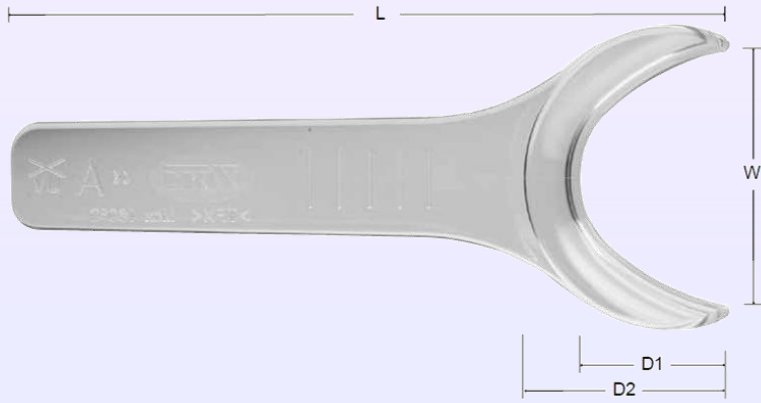

Cheek Retractor

No.	Description	Size (mm)			
		W	D1	D2	L
22731	A (2 ea.)	42	25	35	120
22732	B (2 ea.)	34	17	27	120
22733	C (2 ea.)	15	-	-	74.3
22734	D (2 ea.)	28	6	16	108

*In the case of occlusal photography, possibly used as lip retractor. With photographic mirror occlusal.

-Pigeon-

*Easily holding by patient.

No.	Description	Size (mm)			
		W	D1	D2	R
22739	Pigeon M	30	50	32	R10
22740	Pigeon S	24	50	32	R9
22741	Pigeon SS	24	43	28	R7

*Material / TPX

Made in Japan

Order Hotline : (852) 2561-0012