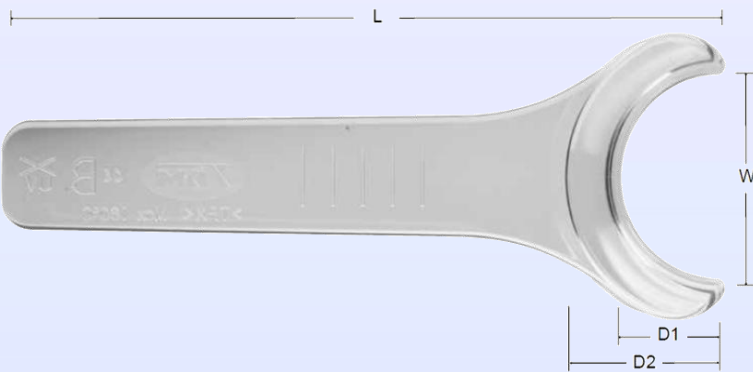

Cheek Retractor

No.	Description	Size (mm)			
		W	D1	D2	L
22731	A (2 ea.)	42	25	35	120
22732	B (2 ea.)	34	17	27	120
22733	C (2 ea.)	15	-	-	74.3
22734	D (2 ea.)	28	6	16	108

*In the case of occlusal photography, possibly used as lip retractor. With photographic mirror occlusal.

-Pigeon-

*Easily holding by patient.

No.	Description	Size (mm)			
		W	D1	D2	R
22739	Pigeon M	30	50	32	R10
22740	Pigeon S	24	50	32	R9
22741	Pigeon SS	24	43	28	R7

*Material / TPX

Made in Japan

Order Hotline : (852) 2561-0012