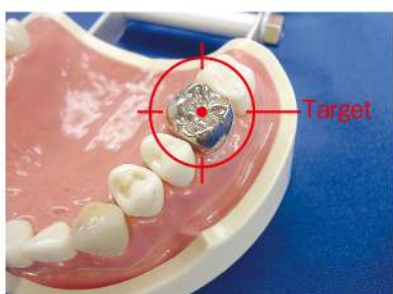

Metal Crown Remover "Hercules"

CODE: 18015 Length: 145mm

**Quick!****Simple to use!****Painless!**

"Hercules" Remover for Dentist

"Hercules" Beetle for Kids

Drill an approximately 1.5mm diameter window in the occlusal surface of crown by round bar until you can see cement layer.

Hold a crown by both beaks

Remove a crown

Instruction Movie