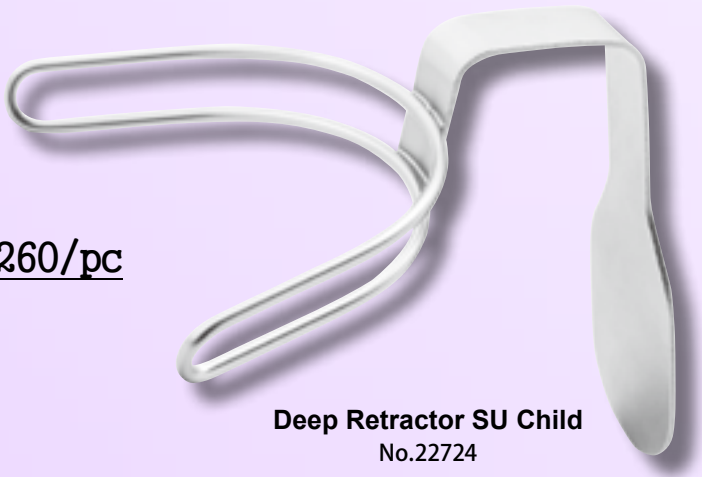

New Product

Deep Retractor SU

Focusing

This unique "Deep Retractor" retract the buccal mucosa of molar part for upper and lower with clear view.

- Clear view even for the second molar part.
- Excellent work for scanning as well.

\$260/pc

Deep Retractor SU Adult
No.22723

\$260/pc

Deep Retractor SU Child
No.22724

Code No.	Description	Size(mm)	
		a	b
22723	Deep Retractor SU Adult	80	12
22724	Deep Retractor SU Child	67	9

This dental-arch shape retract the buccal mucosa of molar part.

Patient can hold the handle while operation and the handle is designed not to bother photographing.