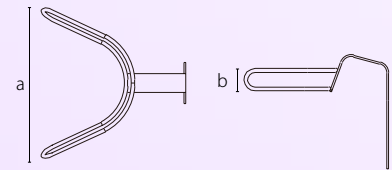

New Product

Deep Retractor SU

Focusing

This unique "Deep Retractor" retract the buccal mucosa of molar part for upper and lower with clear view.

- Clear view even for the second molar part.
- Excellent work for scanning as well.

\$260/pc

Deep Retractor SU Adult
No.22723

\$260/pc

Deep Retractor SU Child
No.22724

Code No.	Description	Size(mm)	
		a	b
22723	Deep Retractor SU Adult	80	12
22724	Deep Retractor SU Child	67	9

This dental-arch shape retract the buccal mucosa of molar part.

Patient can hold the handle while operation and the handle is designed not to bother photographing.