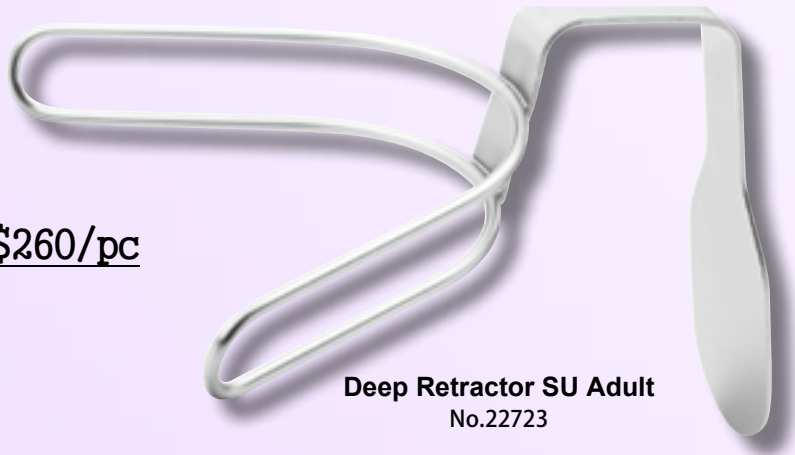

New Product

Deep Retractor SU

Focusing

This unique "Deep Retractor" retract the buccal mucosa of molar part for upper and lower with clear view.

- Clear view even for the second molar part.
- Excellent work for scanning as well.

\$260/pc

Deep Retractor SU Adult
No.22723

\$260/pc

Deep Retractor SU Child
No.22724

Code No.	Description	Size(mm)	
		a	b
22723	Deep Retractor SU Adult	80	12
22724	Deep Retractor SU Child	67	9

This dental-arch shape retract the buccal mucosa of molar part.

Patient can hold the handle while operation and the handle is designed not to bother photographing.