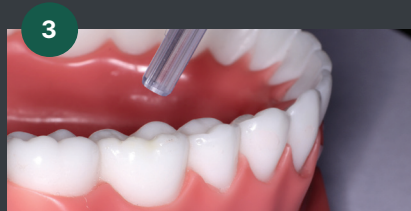

# First Ever Orthodontic No Mix Self Etch Primer

ULTRA S.E.P. features a single liquid application – making effective tooth preparation quick, simple, and error-free.

- ✓ EFFECTIVE AND EFFICIENT TOOTH PREP
- ✓ REDUCES CHAIR TIME WITH SIMPLIFIED PROCESS
  - Scrub onto enamel for 5 seconds
  - Air dry
  - Apply Assure Plus (optional)
  - Air dry
  - Deliver bracket and cure
- ✓ SINGLE LIQUID APPLICATION NO MIXING
- ✓ GREAT FOR BOTH INITIAL BONDING AND EMERGENCY REPAIR APPOINTMENTS
- ✓ EFFECTIVE FOR ALL ENAMEL SURFACES
  - Bracket and Tube Bonding
  - Buildups
  - Increasing band cement retention
  - Attachment delivery

ONLY FROM RELIANCE®

1 Dispense Ultra S.E.P. into chairside well, no mixing required

OR

1 Dispense Ultra S.E.P. into Reliance dual ring wells. No mixing required

OR

1 Drastically reduce material cost on REBONDS by saturating a microbrush with a single-tooth vertical dispense

2 With a micro-brush, aggressively scrub Ultra S.E.P. onto tooth for 5 seconds

3 Air dry for 2-3 seconds before placing attachment/appliance