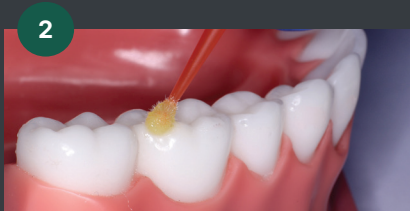

# First Ever Orthodontic No Mix Self Etch Primer

ULTRA S.E.P. features a single liquid application – making effective tooth preparation quick, simple, and error-free.

- ✓ EFFECTIVE AND EFFICIENT TOOTH PREP
- ✓ REDUCES CHAIR TIME WITH SIMPLIFIED PROCESS
  - Scrub onto enamel for 5 seconds
  - Air dry
  - Apply Assure Plus (optional)
  - Air dry
  - Deliver bracket and cure
- ✓ SINGLE LIQUID APPLICATION NO MIXING
- ✓ GREAT FOR BOTH INITIAL BONDING AND EMERGENCY REPAIR APPOINTMENTS
- ✓ EFFECTIVE FOR ALL ENAMEL SURFACES
  - Bracket and Tube Bonding
  - Buildups
  - Increasing band cement retention
  - Attachment delivery

ONLY FROM RELIANCE®

1 Dispense Ultra S.E.P. into chairside well, no mixing required

OR

1 Dispense Ultra S.E.P. into Reliance dual ring wells. No mixing required

OR

1 Drastically reduce material cost on REBONDS by saturating a microbrush with a single-tooth vertical dispense

2 With a micro-brush, aggressively scrub Ultra S.E.P. onto tooth for 5 seconds

3 Air dry for 2-3 seconds before placing attachment/appliance