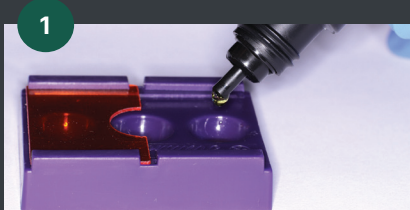

# First Ever Orthodontic No Mix Self Etch Primer

ULTRA S.E.P. features a single liquid application – making effective tooth preparation quick, simple, and error-free.

- ✓ EFFECTIVE AND EFFICIENT TOOTH PREP
- ✓ REDUCES CHAIR TIME WITH SIMPLIFIED PROCESS
  - Scrub onto enamel for 5 seconds
  - Air dry
  - Apply Assure Plus (optional)
  - Air dry
  - Deliver bracket and cure
- ✓ SINGLE LIQUID APPLICATION NO MIXING
- ✓ GREAT FOR BOTH INITIAL BONDING AND EMERGENCY REPAIR APPOINTMENTS
- ✓ EFFECTIVE FOR ALL ENAMEL SURFACES
  - Bracket and Tube Bonding
  - Buildups
  - Increasing band cement retention
  - Attachment delivery

ONLY FROM RELIANCE®

1 Dispense Ultra S.E.P. into chairside well, no mixing required

OR

1 Dispense Ultra S.E.P. into Reliance dual ring wells. No mixing required

OR

1 Drastically reduce material cost on REBONDS by saturating a microbrush with a single-tooth vertical dispense

2 With a micro-brush, aggressively scrub Ultra S.E.P. onto tooth for 5 seconds

3 Air dry for 2-3 seconds before placing attachment/appliance