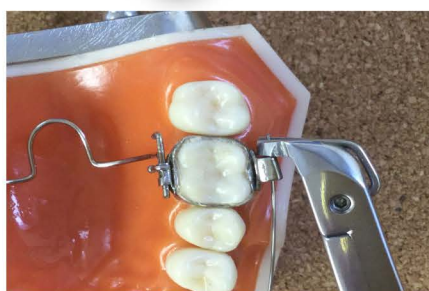

30-552 Distal End Safety Hold Cutter Flush Cut

CODE 65509

Length 121mm

- Rectangular Wires
up to .022" x .028"
- Round Wire
up to .020"

<Flush Cut> Permits to cut wires flush to buccal tube