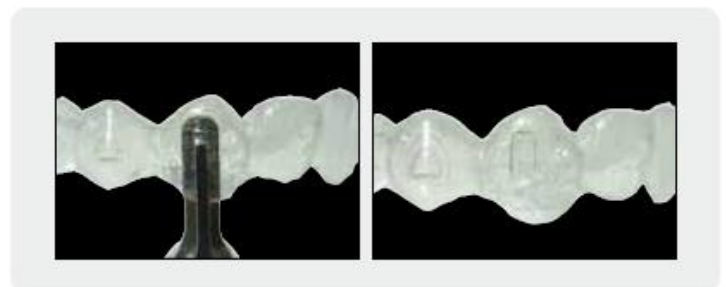

**Orthodontic Pliers** **EVER** Fine

**-Aligner Pliers-**

- \*With fine tips to ensure to insert into lingual or narrow part, crowded teeth.
- \*With long handle to ensure to insert into lingual or narrow part, crowded teeth.
- \*Matte surface can avoid reflection of pliers under bright light.
- \*Supple curved handle fits female dentists.

*Tools For Invisalign*

**448**  
**Tear Drop**  
**No.27448**

**449**  
**Vertical**  
**No.27449**